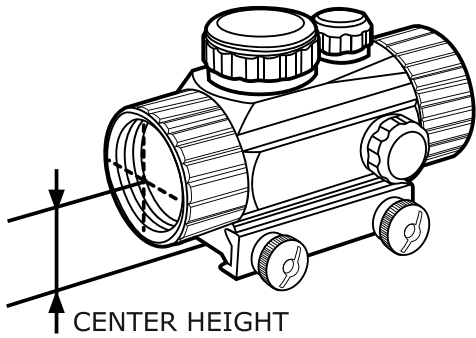

MAGNIFIER/DOT SIGHT CROSS REFERENCE

.59" (15MM) RISERS

3 Slots

MNT-RSQD403

5 Slots

MNT-RSQD605

YES WITH "ITEM NUMBER" COMPATIBLE WITH EITHER OF THE RISERS ABOVE

YES NO RISER REQUIRED

			Compatibility
			 SCP-MF3WEQS
Item Number	Product Description	Center Height	
 SCP-DS3026W	2.6" Tactical Dot Sight	25mm	YES WITH MNT-RSQD403 YES WITH MNT-RSQD605
 SCP-DS3028W	3" Tactical Dot Sight	25mm	YES WITH MNT-RSQD403 YES WITH MNT-RSQD605
 SCP-DS3039W	3.9" Tactical Dot Sight	40mm with Included Riser Adapter	YES
 SCP-DS3840W SCP-DS3840TDQ	4.2" Tactical Dot Sight	42mm with Included Riser Adapter	YES
 SCP-DS3068W SCP-DS3068TDQ	6.4" Tactical Dot Sight	25mm	YES WITH 2X MNT-RSQD403
 SCP-RD40RGW-A	3.8" Single Dot with Thumb Twist Lock	25.5mm	YES WITH MNT-RSQD605
 SCP-RG40SDQ SCP-RG40CDD	3.8" Single Dot/ Circle Dot with QD Base	25.5mm	YES WITH MNT-RSQD403 YES WITH MNT-RSQD605
 SCP-TDSQ SCP-TDQD	6" Tactical Dot/ T-dot Sight	42mm	YES