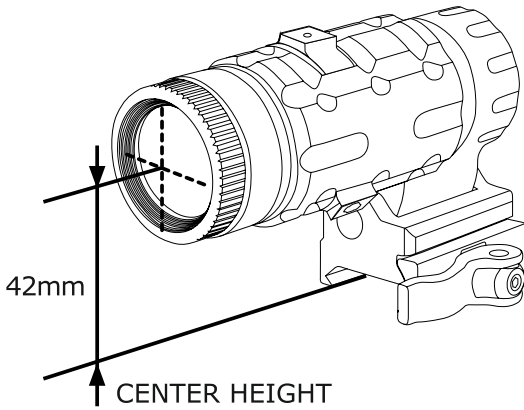

MAGNIFIER/DOT SIGHT CROSS REFERENCE

.59" (15MM) RISERS

3 Slots

MNT-RSQD403

5 Slots

MNT-RSQD605

YES WITH "ITEM NUMBER" COMPATIBLE WITH EITHER OF THE RISERS ABOVE

YES NO RISER REQUIRED

			Compatibility
			 SCP-MF3WEQS
Item Number	Product Description	Center Height	
 SCP-DS3026W	2.6" Tactical Dot Sight	25mm	YES WITH MNT-RSQD403 YES WITH MNT-RSQD605
 SCP-DS3028W	3" Tactical Dot Sight	25mm	YES WITH MNT-RSQD403 YES WITH MNT-RSQD605
 SCP-DS3039W	3.9" Tactical Dot Sight	40mm with Included Riser Adapter	YES
 SCP-DS3840W SCP-DS3840TDQ	4.2" Tactical Dot Sight	42mm with Included Riser Adapter	YES
 SCP-DS3068W SCP-DS3068TDQ	6.4" Tactical Dot Sight	25mm	YES WITH 2X MNT-RSQD403
 SCP-RD40RGW-A	3.8" Single Dot with Thumb Twist Lock	25.5mm	YES WITH MNT-RSQD605
 SCP-RG40SDQ SCP-RG40CDD	3.8" Single Dot/ Circle Dot with QD Base	25.5mm	YES WITH MNT-RSQD403 YES WITH MNT-RSQD605
 SCP-TDSQ SCP-TDQD	6" Tactical Dot/ T-dot Sight	42mm	YES