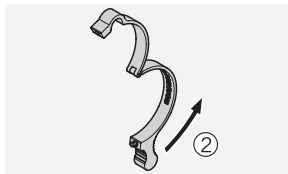

TL

THROW LEVER

USER MANUAL

SWAROVSKI
OPTIK

SWAROVSKI OPTIK KG
6067 Absam, Austria
Tel. 00800/32425056
customerservice@swarovskioptik.com
WWW.SWAROVSKIOPTIK.COM
BA-709-01, 01/2016