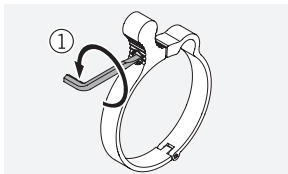

TL

THROW LEVER

USER MANUAL

SWAROVSKI
OPTIK

SWAROVSKI OPTIK KG
6067 Absam, Austria
Tel. 00800/32425056
customerservice@swarovskioptik.com
WWW.SWAROVSKIOPTIK.COM
BA-709-01, 01/2016