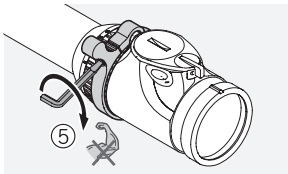

TL

THROW LEVER

USER MANUAL

SWAROVSKI
OPTIK

SWAROVSKI OPTIK KG
6067 Absam, Austria
Tel. 00800/32425056
customerservice@swarovskioptik.com
WWW.SWAROVSKIOPTIK.COM
BA-709-01, 01/2016