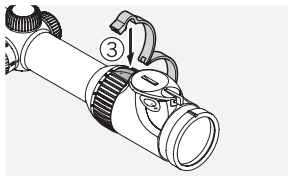

TL

THROW LEVER

USER MANUAL

SWAROVSKI
OPTIK

SWAROVSKI OPTIK KG
6067 Absam, Austria
Tel. 00800/32425056
customerservice@swarovskioptik.com
WWW.SWAROVSKIOPTIK.COM
BA-709-01, 01/2016