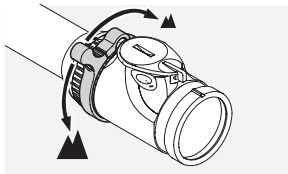

TL

THROW LEVER

USER MANUAL

SWAROVSKI
OPTIK

SWAROVSKI OPTIK KG
6067 Absam, Austria
Tel. 00800/32425056
customerservice@swarovskioptik.com
WWW.SWAROVSKIOPTIK.COM
BA-709-01, 01/2016